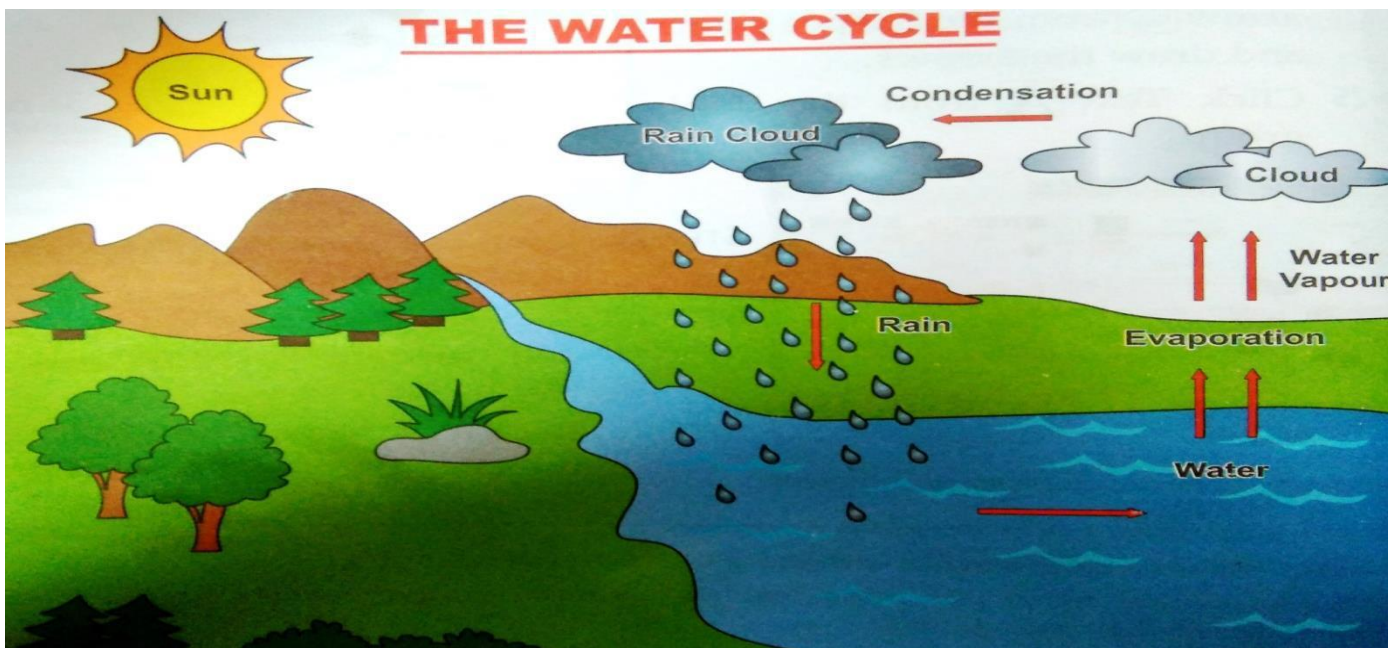

Tree : Curved,Line

Birds : Curved,Line

Kite : Polygon

Hut : Straight, Line

Stone : Circle

III. Draw and color the diagram of water cycle and label the different shape tools used to draw.

Shape tools :-

1. Oval tool

3. Up arrow

5. Right arrow

2. Line tool

4. Curve tool

6. Down arrow

**IV .State T for true statement and F for false statement:**

- a. Linux is not an operating system. (F)
- b. Rectangular selection is used to select irregular shapes. (F)
- c. MS Window is the most popular application software. (F)
- d. Curve is used to draw curved lines. (T)
- e. Windows phone is developed by Microsoft corporation. (T)  
Sorting means arranging the icons in ascending or descending order on the desktop. (T)
- f. Delete is used to delete the selected part of the Image. (T)
- g. Window 7 desktop display gadgets on left side of the screen. (F)
- i. Ribbon contains three parts . (F)
- j. System tray displays the current date and time . (T)