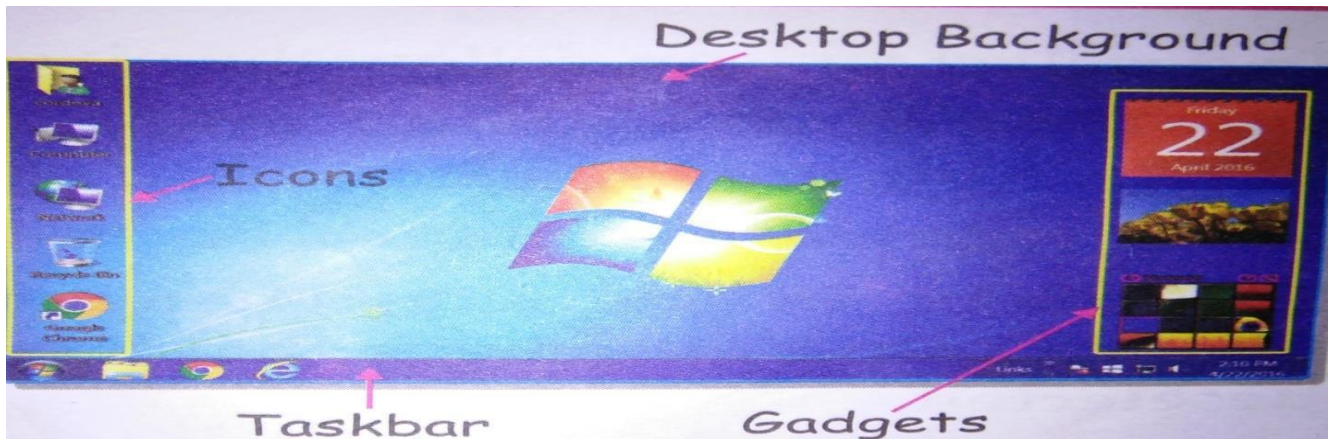

**Chapters( Learn to use MS Windows 7 , More on Paint )**

I. Draw, color and label the picture of Desktop .

II. Draw , color and name the command used to draw each object of the picture .

Sun : Oval, Line

3. Up arrow

5. Right arrow

2. Line tool

4. Curve tool

6. Down arrow

**IV .State T for true statement and F for false statement:**

- a. Linux is not an operating system. (F)
- b. Rectangular selection is used to select irregular shapes. (F)
- c. MS Window is the most popular application software. (F)
- d. Curve is used to draw curved lines. (T)
- e. Windows phone is developed by Microsoft corporation. (T)  
Sorting means arranging the icons in ascending or descending order on the desktop. (T)
- f. Delete is used to delete the selected part of the Image. (T)
- g. Window 7 desktop display gadgets on left side of the screen. (F)
- i. Ribbon contains three parts . (F)
- j. System tray displays the current date and time . (T)